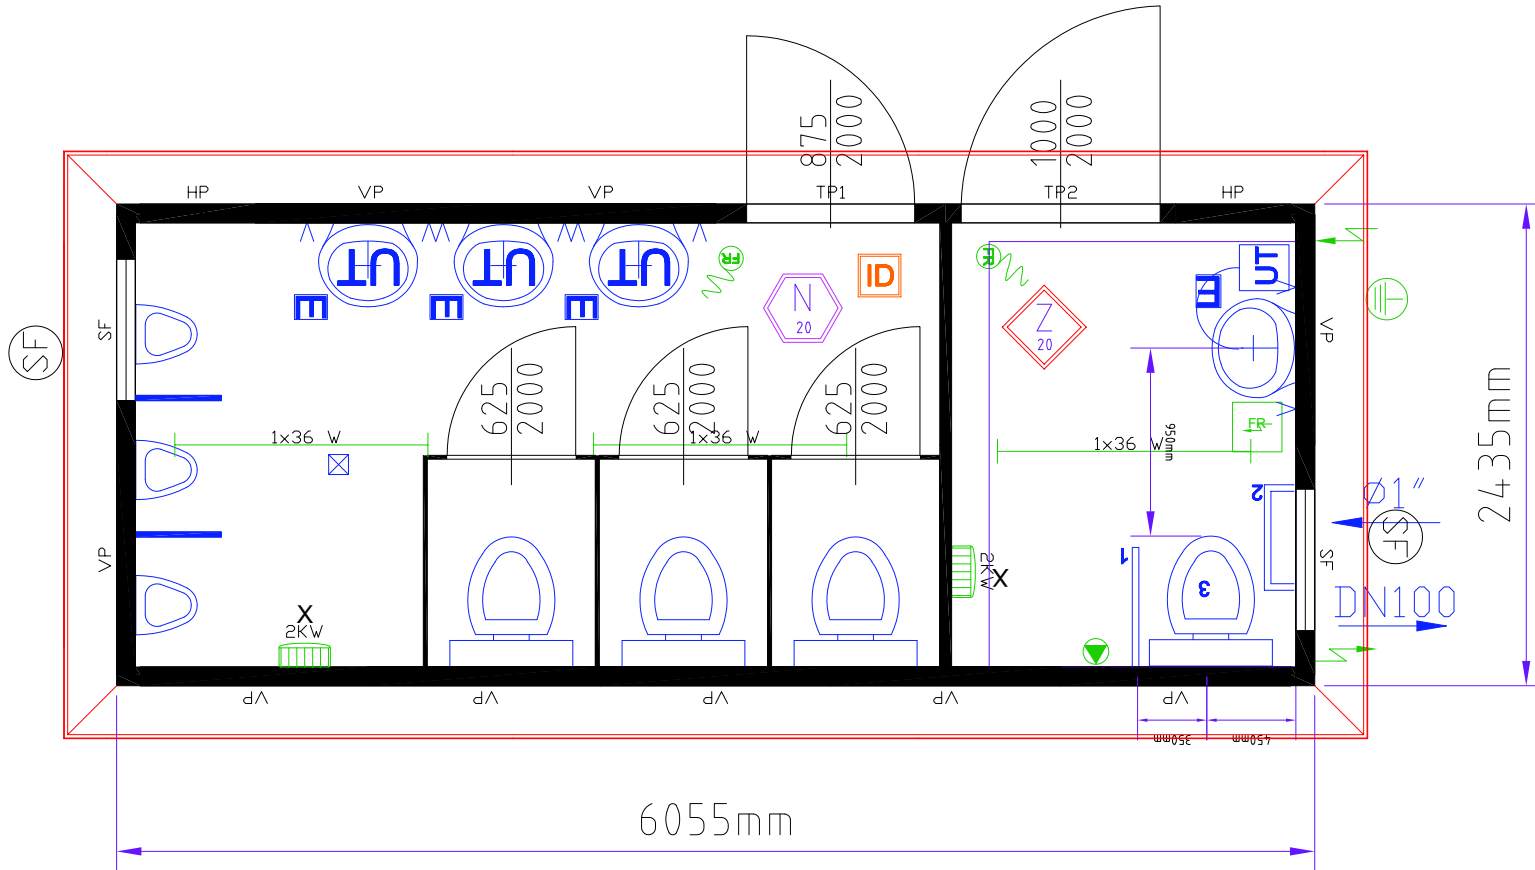

**BRAND NEW - 20' x 8' (6m x 2.4m) 3+1 / Disabled Mains Connection Toilet Unit**  
 Grey Body RAL7035 with Grey Fascia RAL7035

**3+1/DISABLED MAINS TOILET UNIT**

**20' x 8' (160'sq) 6m x 2.4m (14m sq)**

electric: GB (230V/32A/3 poles)

internal finish: white

PU panels (60 mm)

**ID** internal steel cladding

**Z** cement bound chipboard floor

**N** non-slip floor covering pulled up on side walls ---

E...single-hand mixer  
 cistern with dual flush function

X...H=1700 mm über FOK

forklift pocket centre distance: 1660 mm

— fascia top trims

2501735-004.dwg

[conceptcabins.co.uk](http://conceptcabins.co.uk) | 0115 944 1100 | [conceptmodular.co.uk](http://conceptmodular.co.uk)